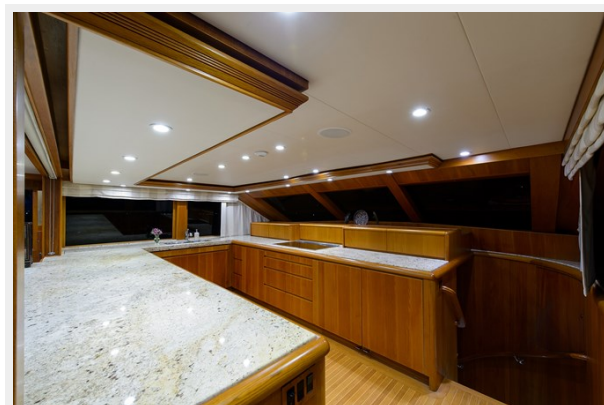

ФОТОГРАФИИ