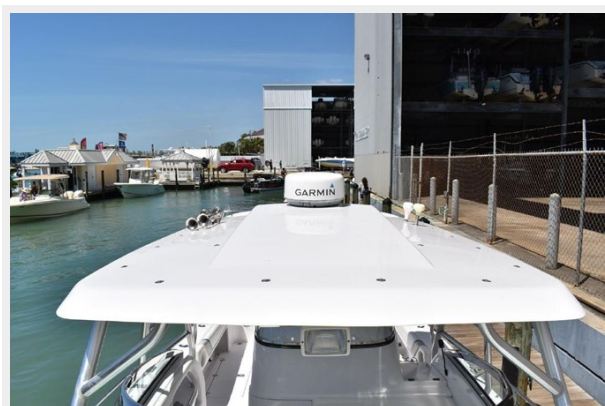

8282525_20220415063816914_1_XLARGE