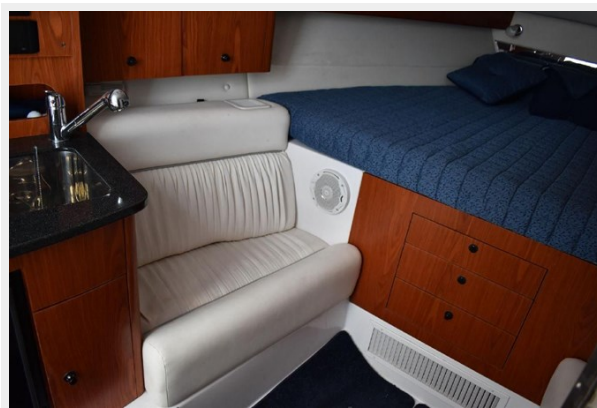

8282525_20220415063834010_1_XLARGE