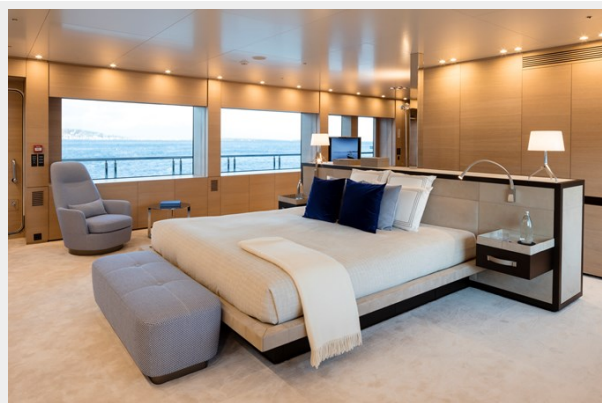

MASTER CABIN