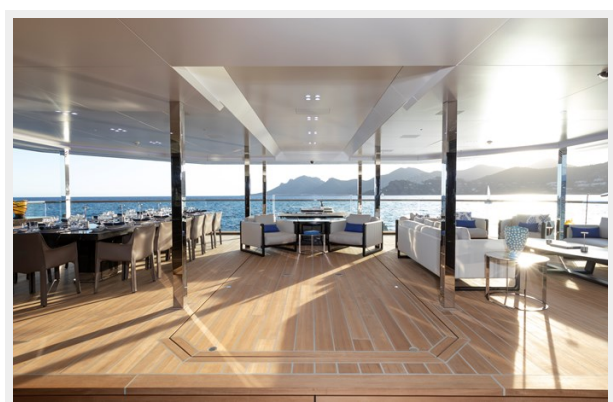

OWNER'S DECK AFT