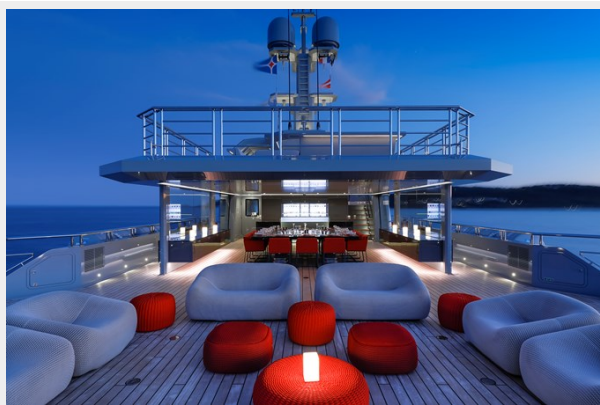

UPPER DECK AFT DINING

UPPER DECK AFT DINING

UPPER DECK

OWNER'S DECK MAIN SALOON DINING

OWNER'S AFT DECK

OWNER'S DECK MAIN SALOON