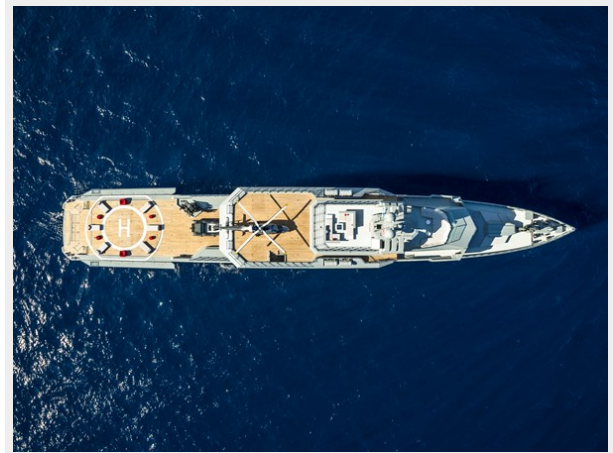

BOLD AERIAL