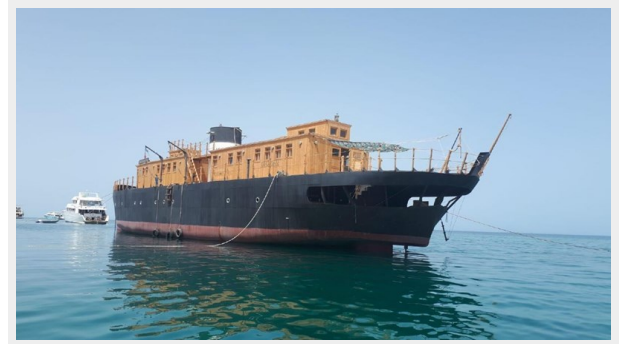

8310274_20220506203012656_1_XLARGE