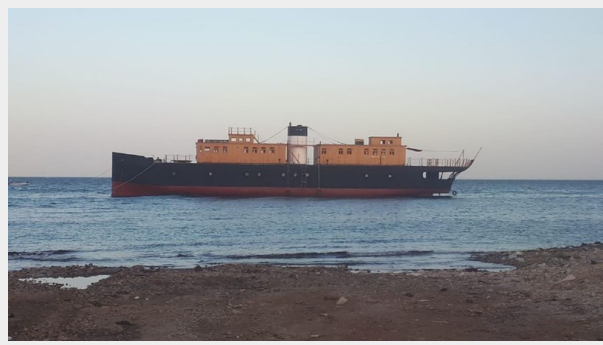

USS WILLIAMSBURG — CUSTOM

Builder: CUSTOM

Year Built: 2022

Model: Mega Yacht

Price: PRICE ON APPLICATION

Location: United States

LOA: 150' (45.72mm)

Beam: 30.16

Address

10

SPECIFICATIONS

Overview

Custom Built Replica of the USS Williamsburg

Owner will complete interior to buyers wants and upon completion will deliver her to Florida. She is currently in Egypt

Boat is priced to move fast, and owner is eager to consider all offers. Owner wants a larger boat for the family

This is a private yacht with an US Flag

Approximate delivery in 3 months after order

Basic Information

Category: Mega Yacht

Sub Category: Mega Yacht

Model Year: 2022

Year Built: 2022

Country: United States

Hull and Deck Information

Hull Material: Steel

Engine Information

Engines: 1

Manufacturer: Sandia

PHOTOS

8310274_20220506203004675_1_XLARGE

8310274_20220506203006651_1_XLARGE