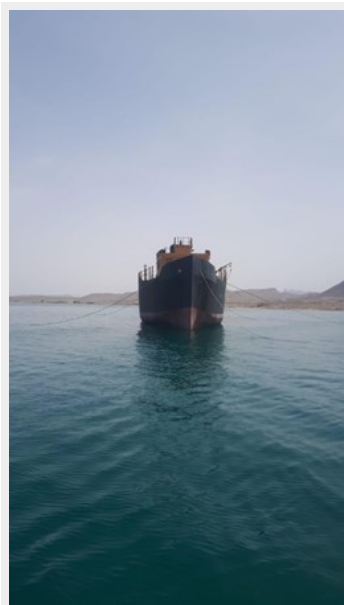

8310274_20220506203002697_1_XLARGE