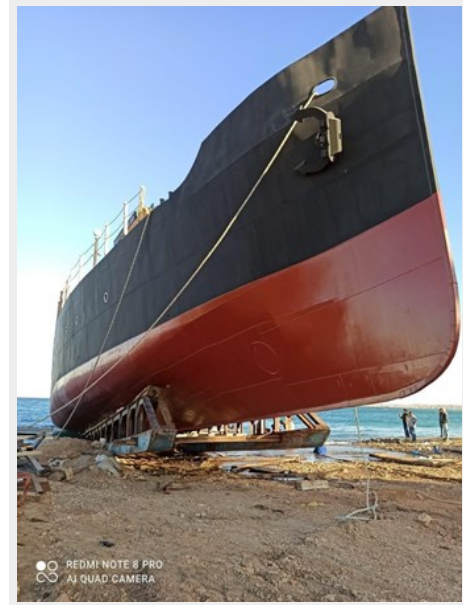

8310274_20220506203022638_1_XLARGE