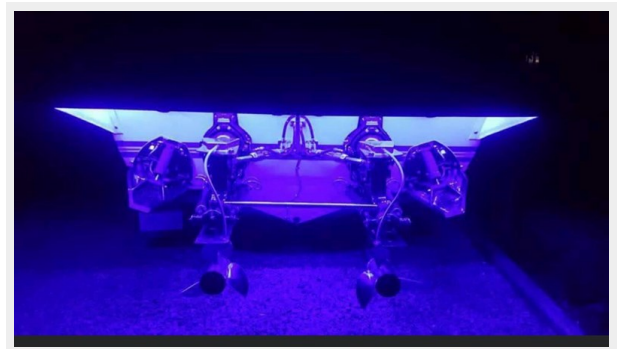

Under Water