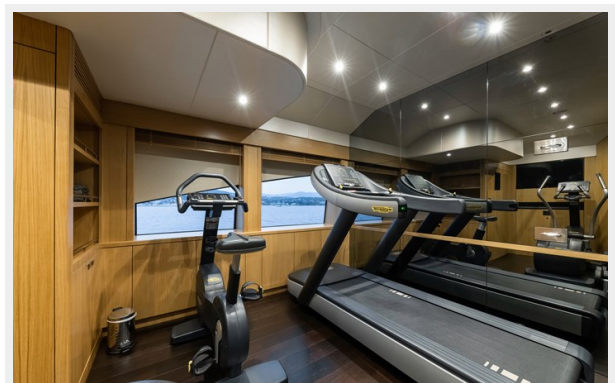

ELYSIUM_00009804_vb1301024