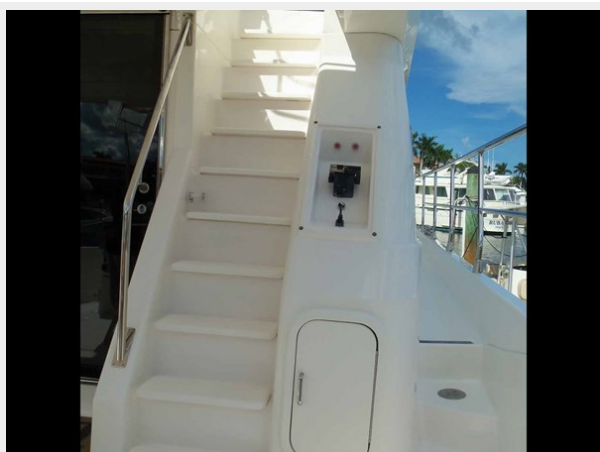

Aft Deck FB Steps