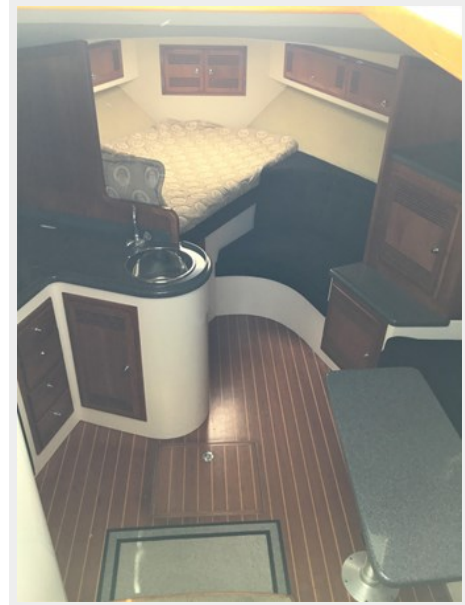

8323769_0_180520221042_44