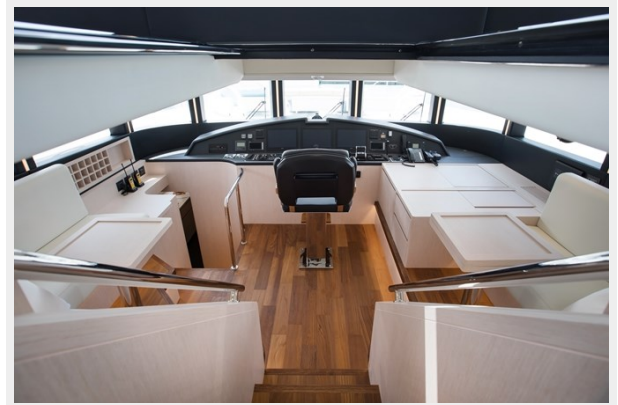

Wheelhouse