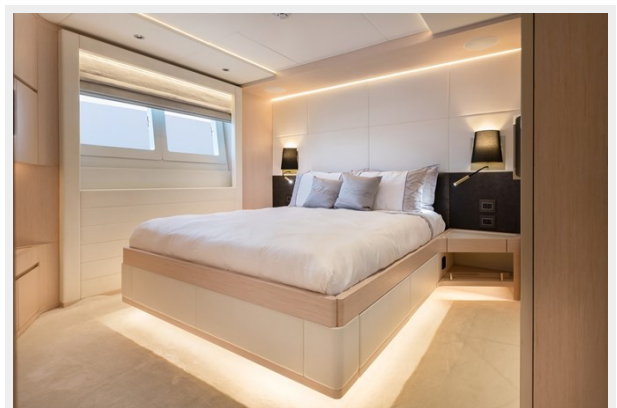

Double Guest Stateroom (1)