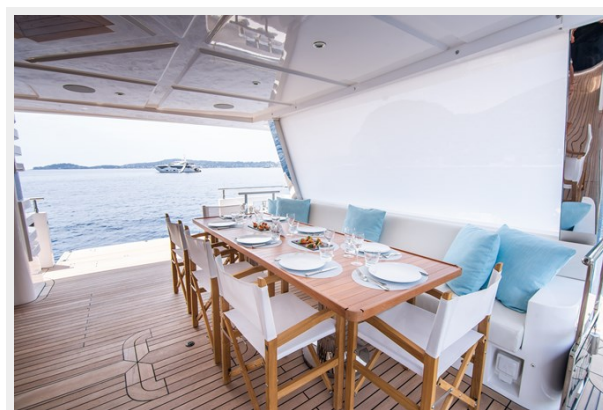

Isla-02949