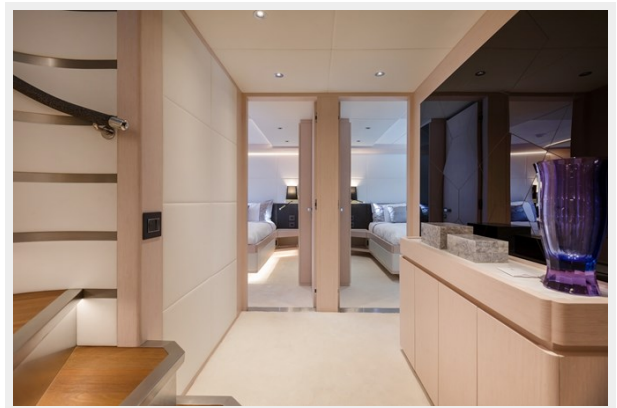

Lower Deck Lobby