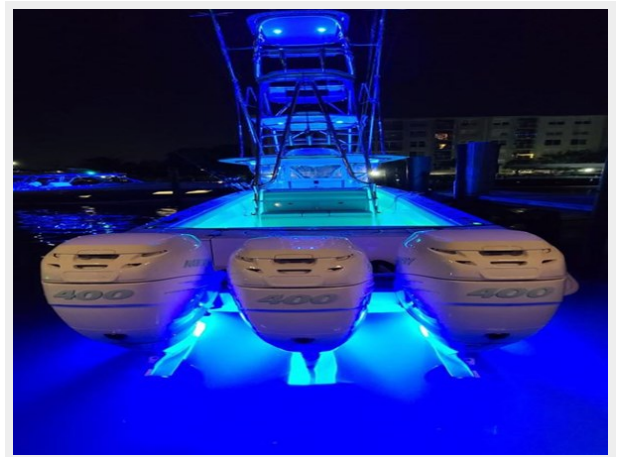

LED Night lighting