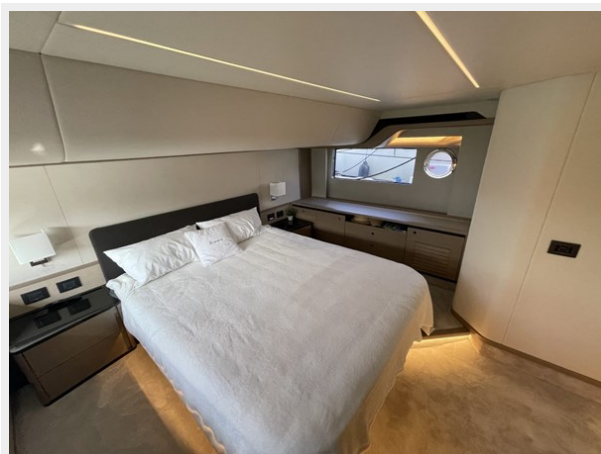

B61405 Navetta 52.37