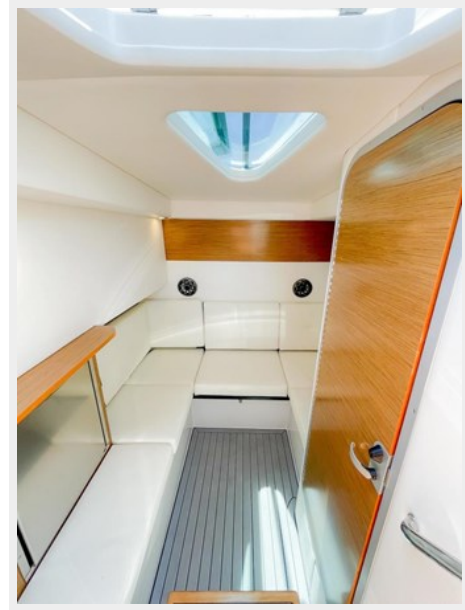

21_2784752_