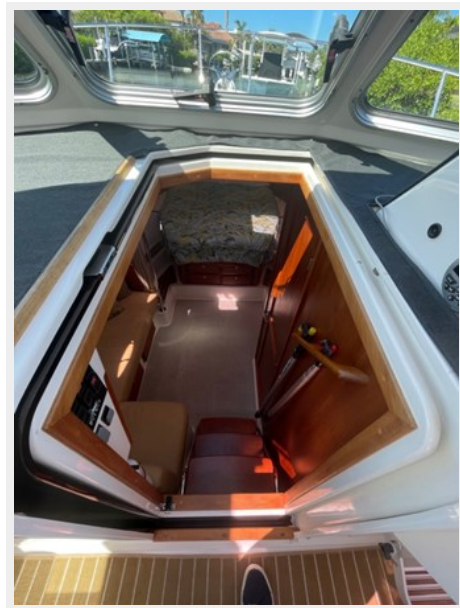

29_2789435_