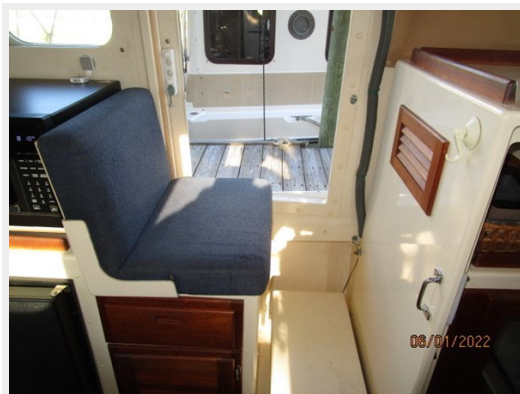

26_2789477_25_rosborough_port_helm_seat