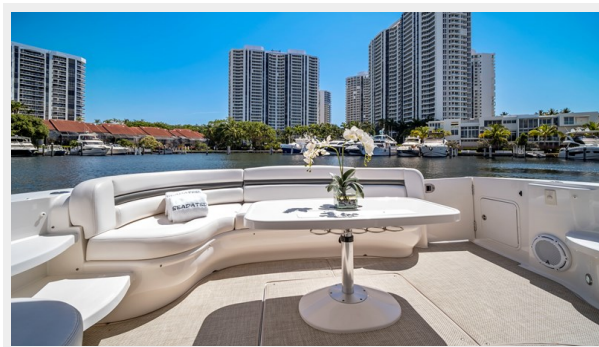

**17 _ 2006 52ft Sea Ray 52 Sundancer
SEADATED**