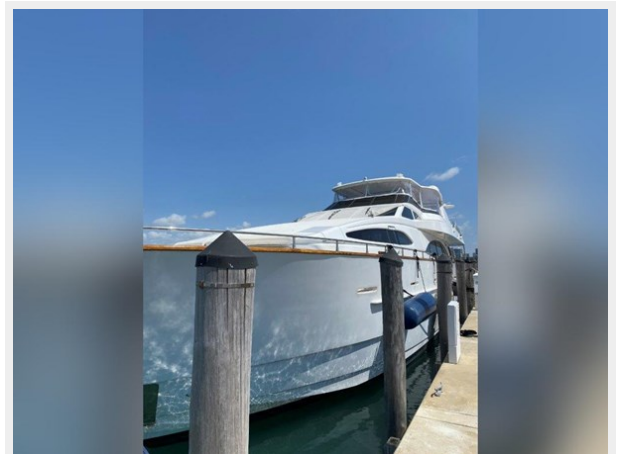

1996_100_Azimut_jumbo-5