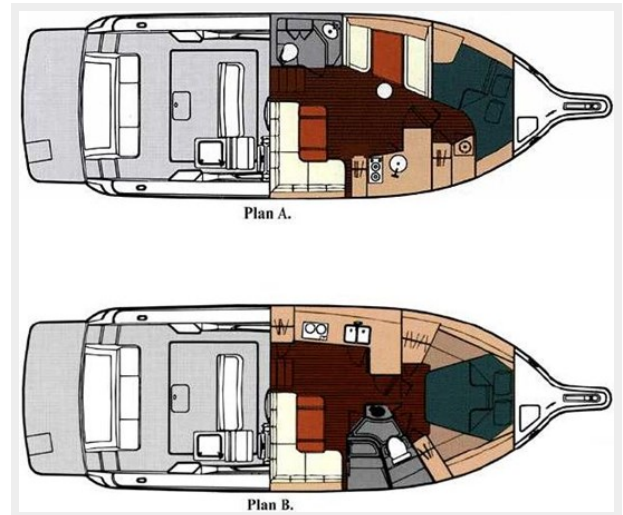

## Overview

---

2001 Tiara Yachts 3500 Express The 3500 Express has cockpit seating for 8. Features include: Extended 48" Swim Platform and Integrated Bow Pulpit / 95 cubic foot Transom Storage Trunk / and port & starboard Transom Entry Gates. Her twin Cummins Diamond Series 6CTA 8.3, with 407hp were recently rebuilt approximately 100 hours ago for optimum performance! (owner has receipts) These are the top option of the 3 engine options available on the 3500 Express that year. Cockpit freezer and wet bar in Cockpit Auto windlass with rope and chain Floor Plan B eliminates the port dinette in favor of a port galley, creating a private forward owner's stateroom with queen-size pedestal bed. As in Plan A, aft lounge converts to queen berth with privacy enclosure. The Plan B starboard head has access from both the salon and the owner's stateroom.

50

51

52

53