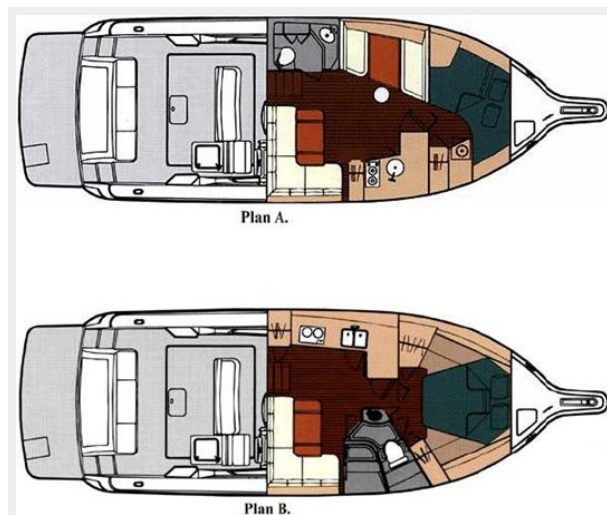

## Обзор

2001 Tiara Yachts 3500 Express The 3500 Express has cockpit seating for 8. Features include: Extended 48" Swim Platform and Integrated Bow Pulpit / 95 cubic foot Transom Storage Trunk / and port & starboard Transom Entry Gates. Her twin Cummins Diamond Series 6CTA 8.3, with 407hp were recently rebuilt approximately 100 hours ago for optimum performance! (owner has receipts) These are the top option of the 3 engine options available on the 3500 Express that year. Cockpit freezer and wet bar in Cockpit Auto windlass with rope and chain Floor Plan B eliminates the port dinette in favor of a port galley, creating a private forward owner's stateroom with queen-size pedestal bed. As in Plan A, aft lounge converts to queen berth with privacy enclosure. The Plan B starboard head has access from both the salon and the owner's stateroom.

50

51

52

53