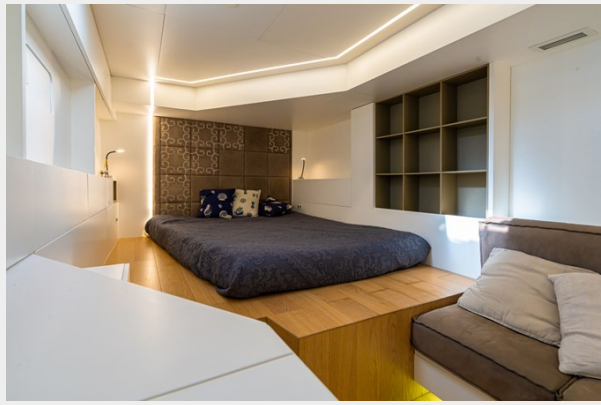

Set Marine 625 SET ONE