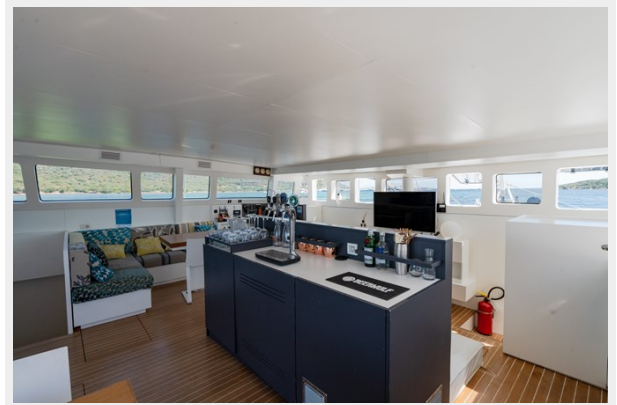

Set Marine 625 SET ONE