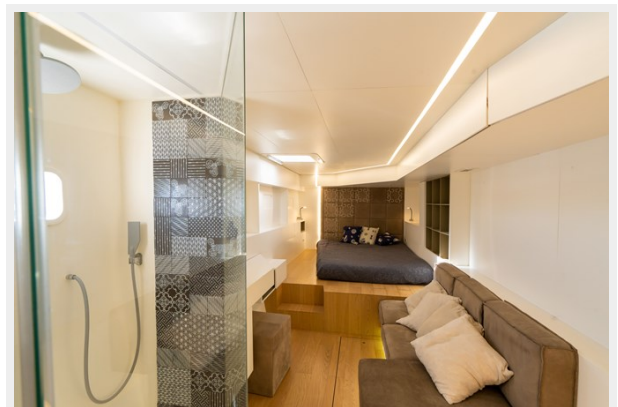

Set Marine 625 SET ONE