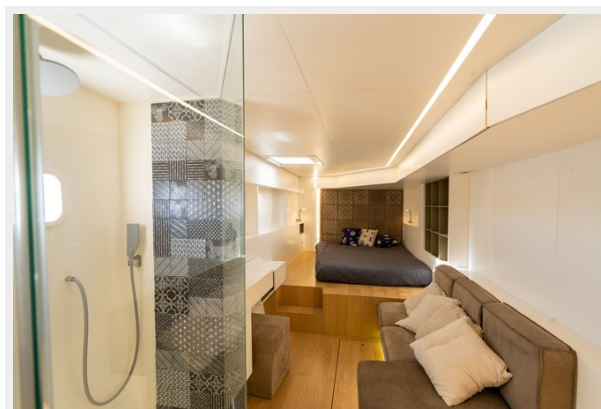

Set Marine 625 SET ONE