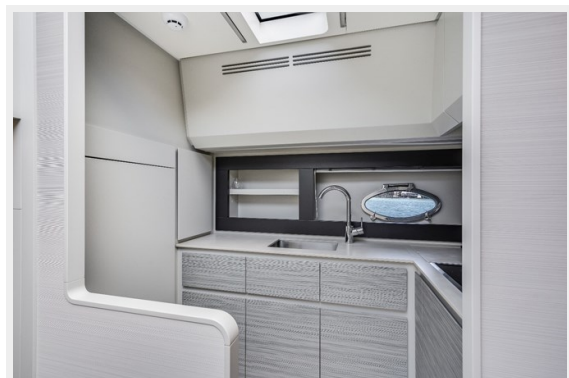

Pershing_Sea_Suite_FYI_Interiors_11_Websize