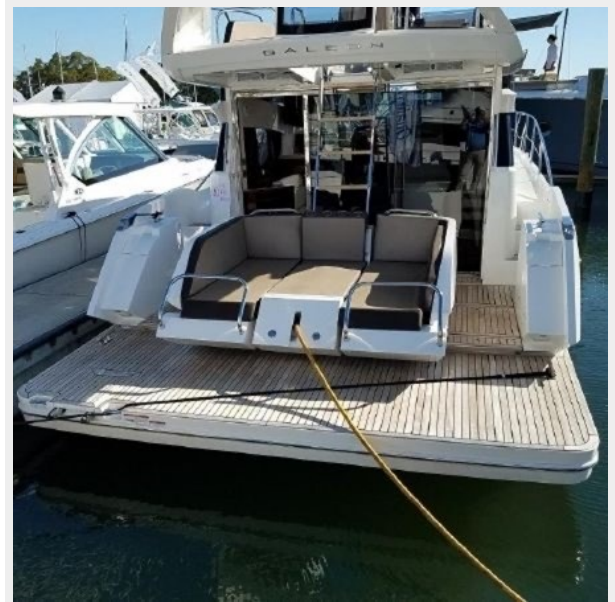

52_2789267_