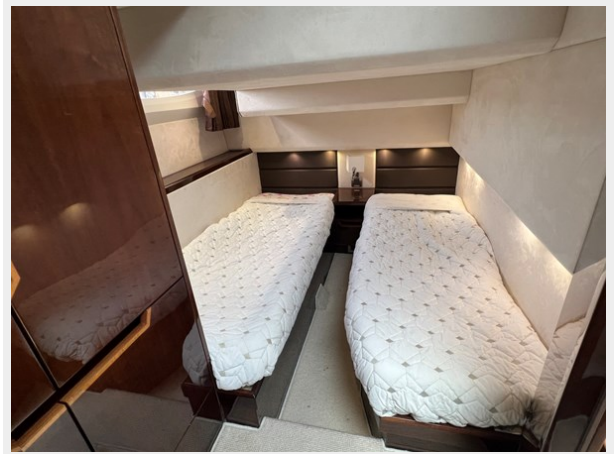

26_2789267_