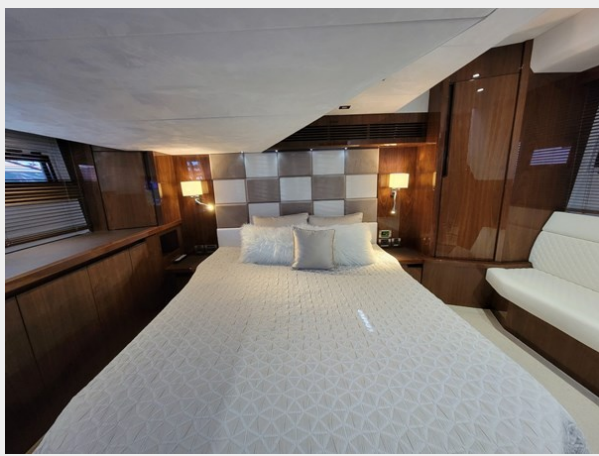

41_2785996_