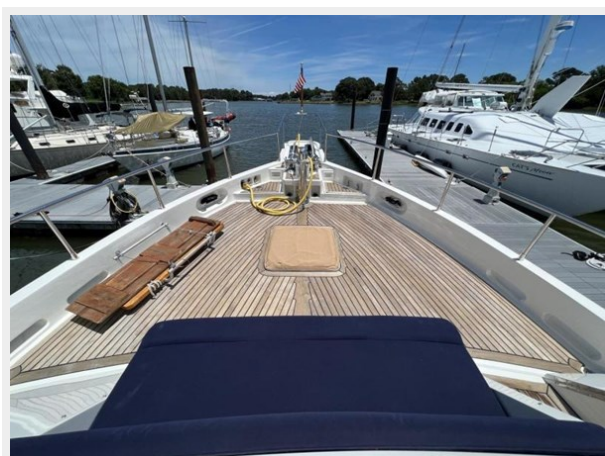

## Обзор

"Holoikai" is a well-kept, gorgeous Carinthia Blue hull 53' Selene built as a home on the water for long range cruising. Selenes are known for their exquisite lines, design, interior finish and stability providing for safe and comfortable blue-water cruising. Her Portuguese Bridge, mid-level side walkways, oversized SS handrails and stanchions enhance safety on overseas passages while the Naiad stabilizers ensure comfort and Side Power bow and stern thrusters with additional wing station controls provide excellent close quarter maneuverability. Holoikai has been continuously improved and maintained by her third owners for the past 5 years. She is in great condition but should be used to her capacity and her greater purpose in life; cruising any or all parts of the world. She has a three stateroom, two head layout with a midship Ensuite Master, forward VIP Stateroom, and portside Guest Stateroom/Office. The preferred separate companionways in the Main Salon and Wheelhouse provide additional privacy with the Main Salon companionway leading to the Master Suite or Engine Room and the Wheel House companionway to the VIP Stateroom, Guest Stateroom/Office and Guest Head. The interior finish is satin varnished teak wood with berbere carpet covered teak and holly soles throughout the vessel. The warmth of the wood is a perfect home setting. The exterior offers three different living spaces: a covered aft deck with settee and table, the large fore deck with settee and the covered flybridge with L-shaped settee, table and two large swivel Stidd chairs. Every outdoor space is suited for reading, relaxing or entertaining depending on whether you want sun and or wind. You'll find a Spectra water maker, Splendide vented washer/dryer combo and a Grunert deep freezer in the lazarette along with many upgrades on this fine vessel.

## Корпус и палуба

---

**Материал корпуса:** Fiberglass

# ФОТОГРАФИИ