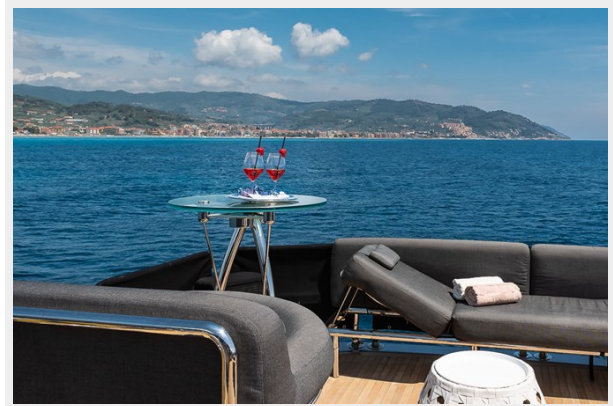

Sieckmann-Yachts-Sunseeker-105-Smooth-Operator-30   **Sieckmann-Yachts-Sunseeker-105-Smooth-Operator-71**