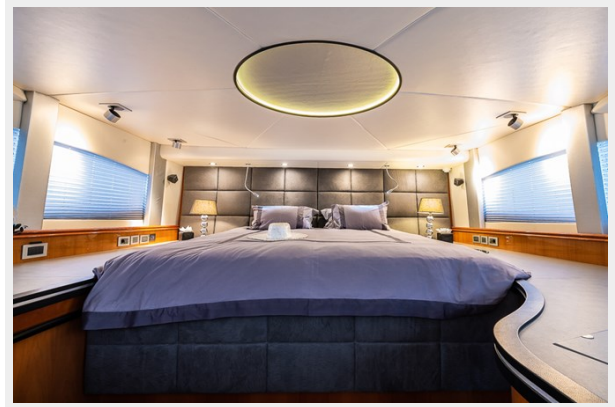

Sieckmann-Yachts-Sunseeker-105-Smooth-Operator-121   **Sieckmann-Yachts-Sunseeker-105-Smooth-Operator-135**