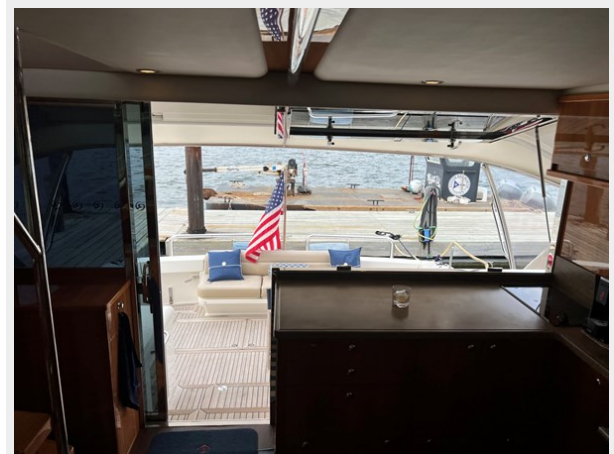

49_2788777_