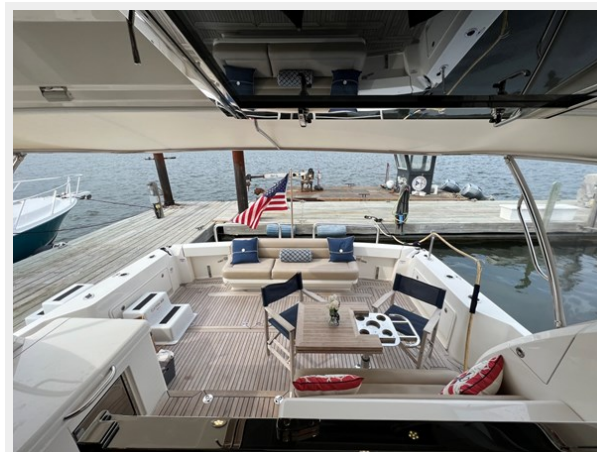

40_2788777_