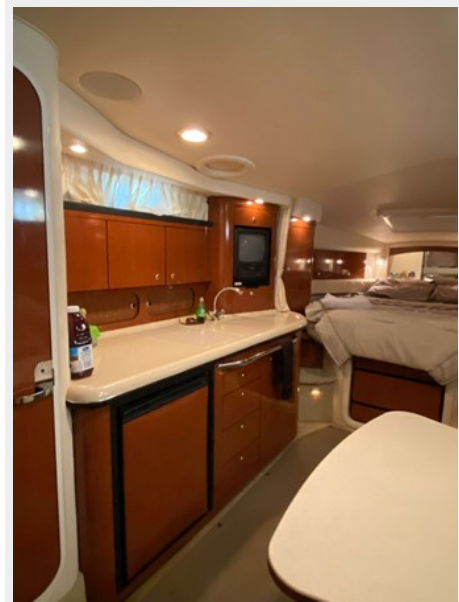

8_2788423_