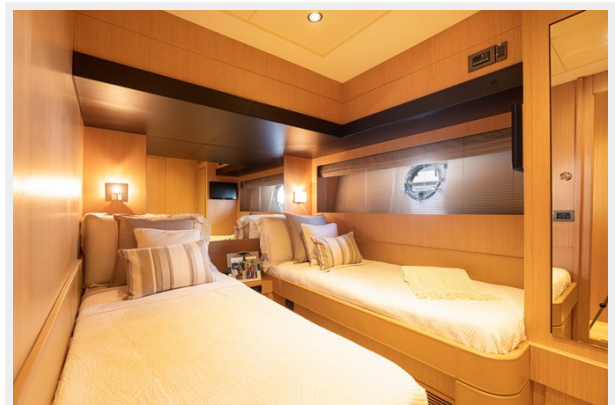

GDC00183-Edit