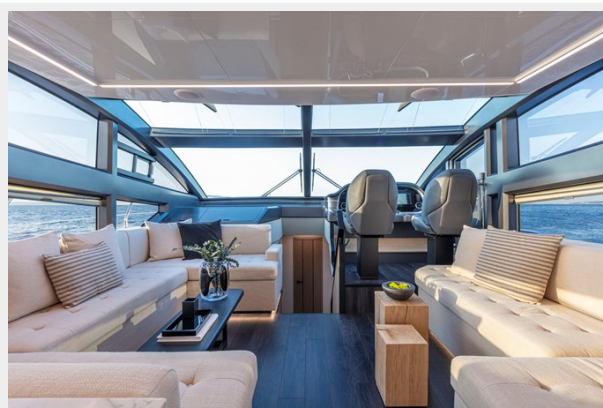

Pearl+62+int+7