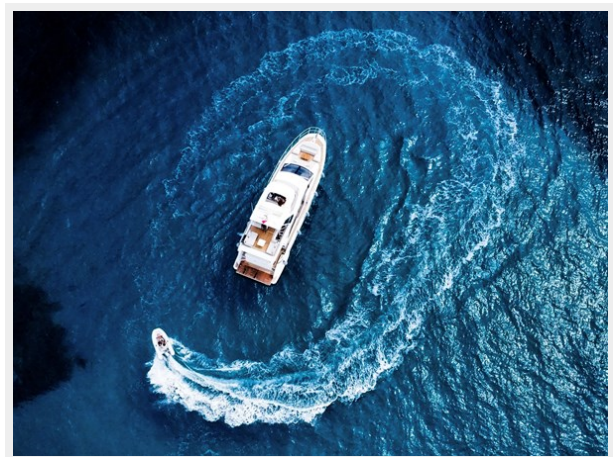

Exterior pics - 4 3