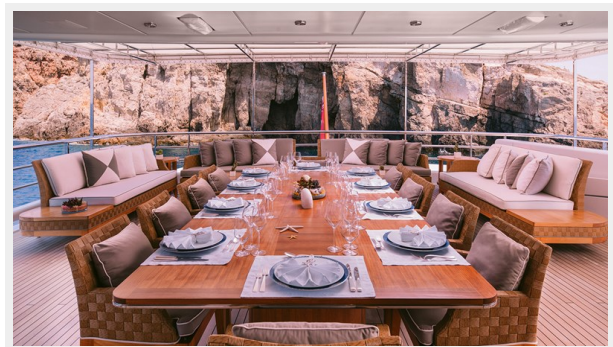

Bridge-Deck Aft -Dining