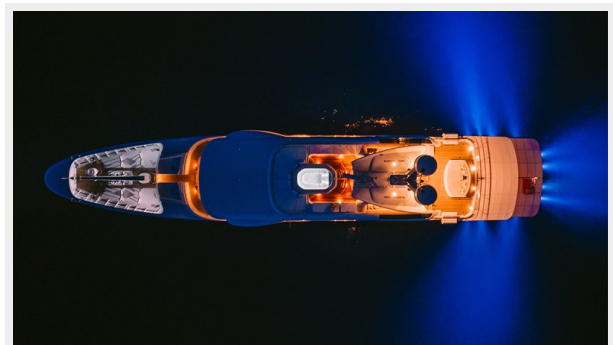

Exterior - 10