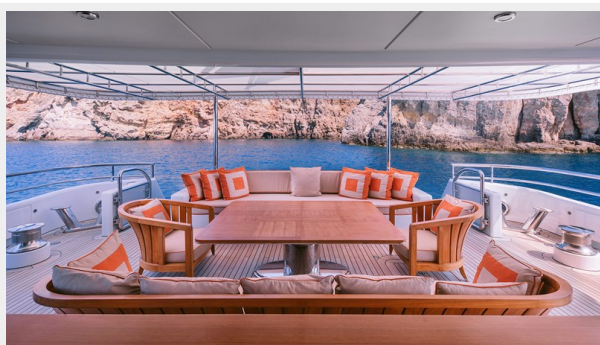

Main-Deck Aft - Seating