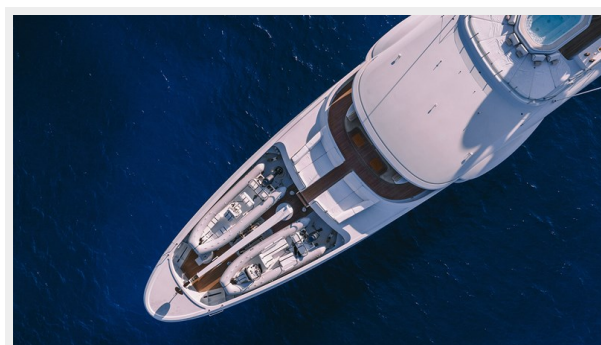

Exterior - 6