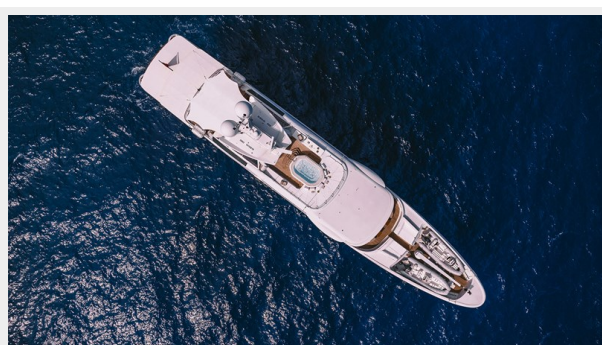

Exterior - 5