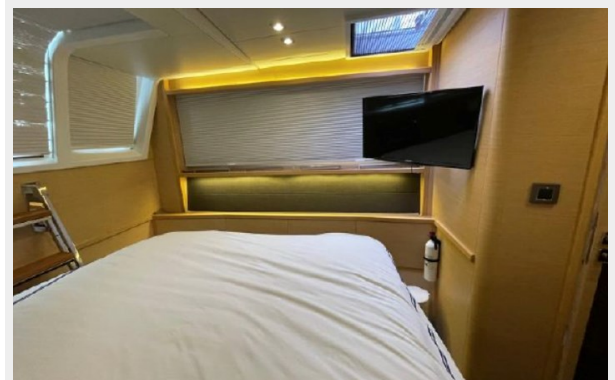

Screen Shot 2022-06-30 at 3.38.56 PM