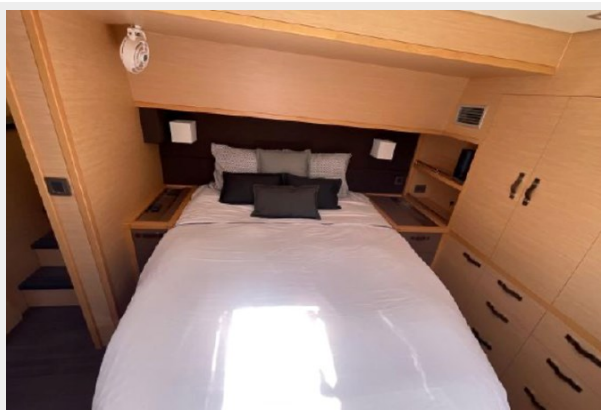

Screen Shot 2022-06-30 at 3.37.52 PM