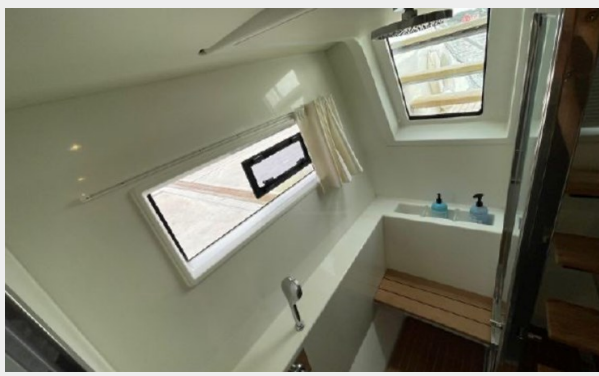

Screen Shot 2022-06-30 at 3.38.31 PM