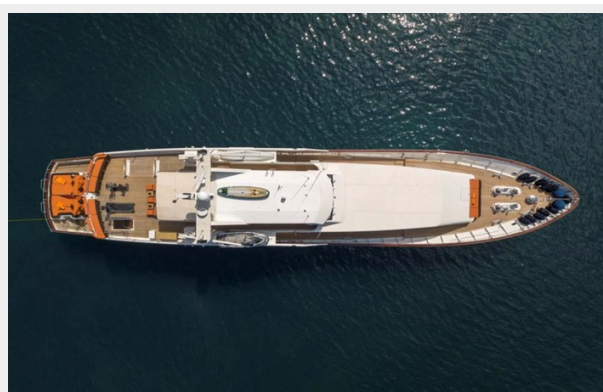

FIORENTE_FERRONAVALE_1990 d'écran
2022-06-17 à 14.16.10