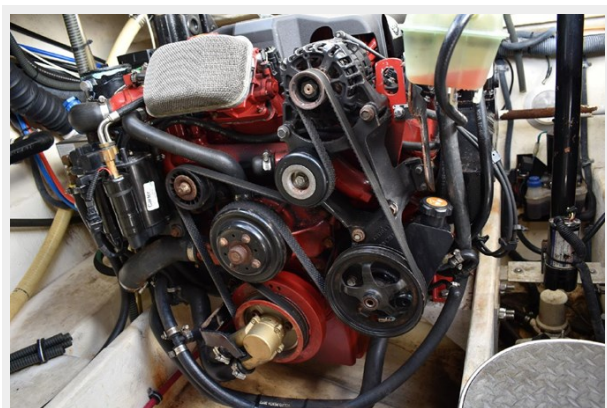

8324108_20220518153317835_1_XLARGE