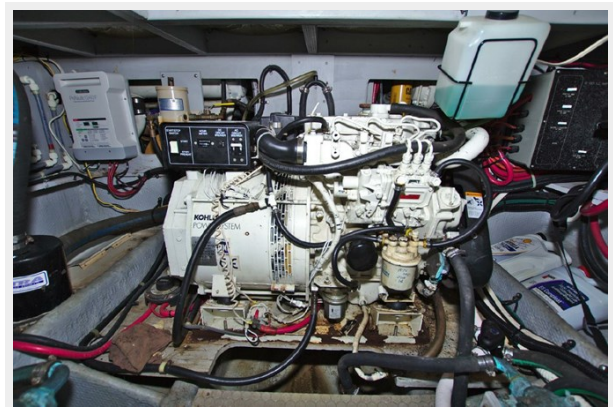

7446702_20200529110517494_1_XLARGE