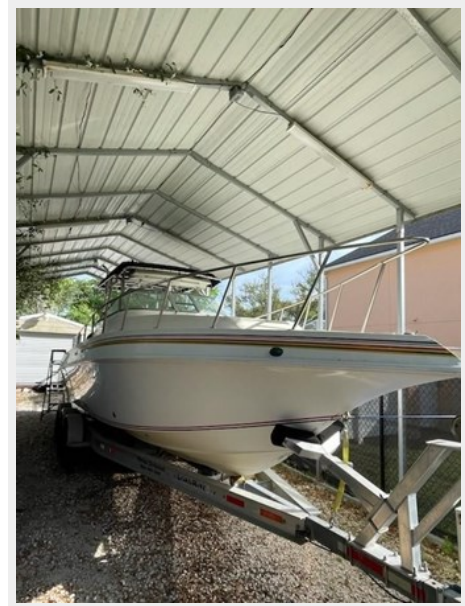

8155461_20220422090050034_1_XLARGE