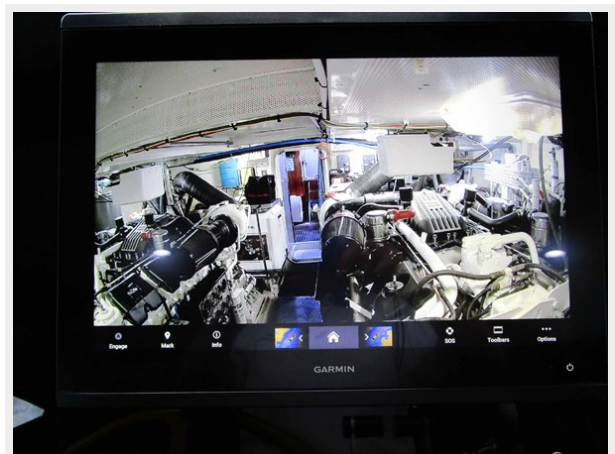

Helm Detail

Garmin Plotter

CCTV on Garmin

Helm Instruments

Pump/ Nav Light Schematic

Engine Hours

New Glendinning Controls

Pilothouse Dry Bar