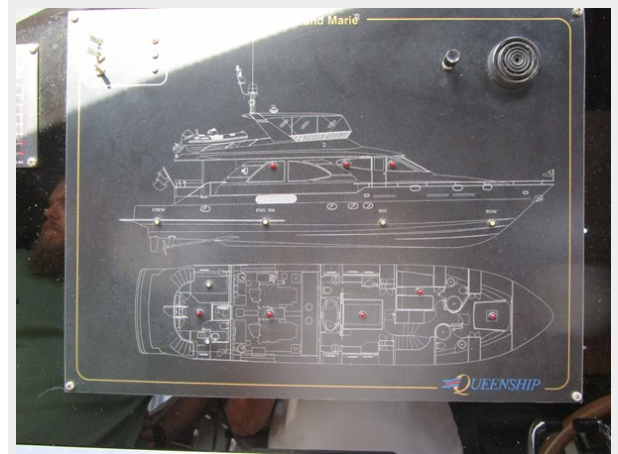

Helm Detail

Garmin Plotter

CCTV on Garmin

Helm Instruments

Pump/ Nav Light Schematic

Engine Hours

New Glendinning Controls

Pilothouse Dry Bar