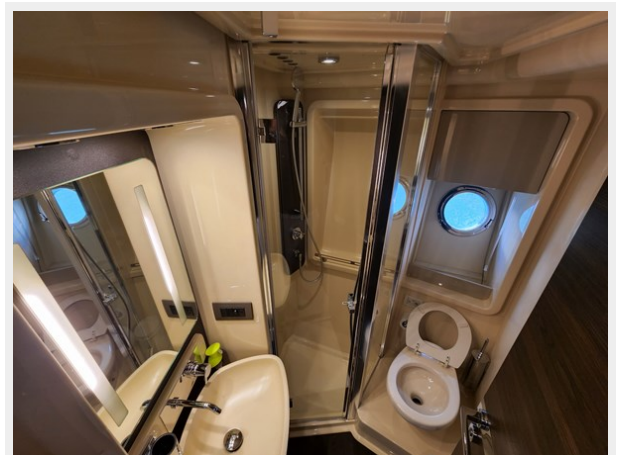

20220630_162433