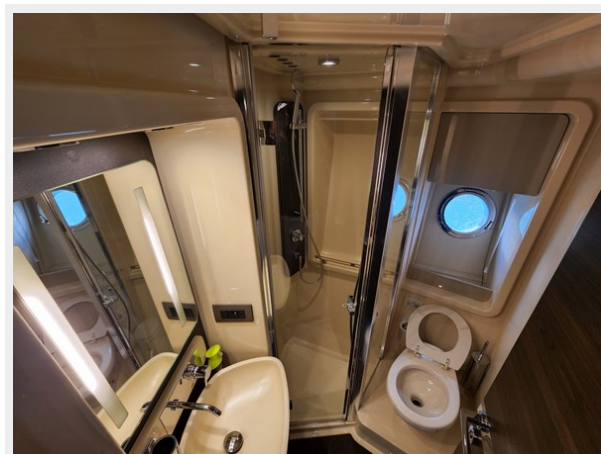

20220630_162433