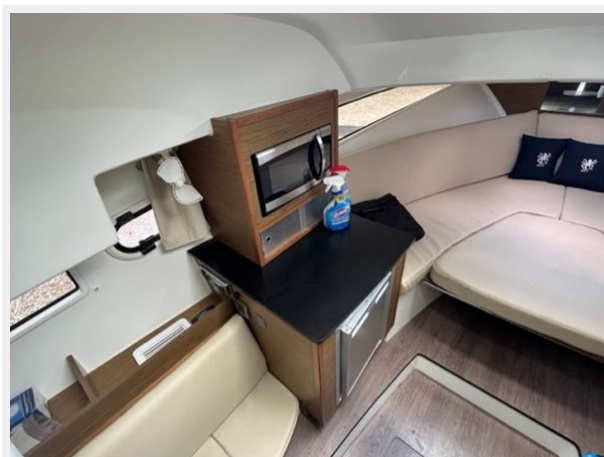

19. Looking down to Galley