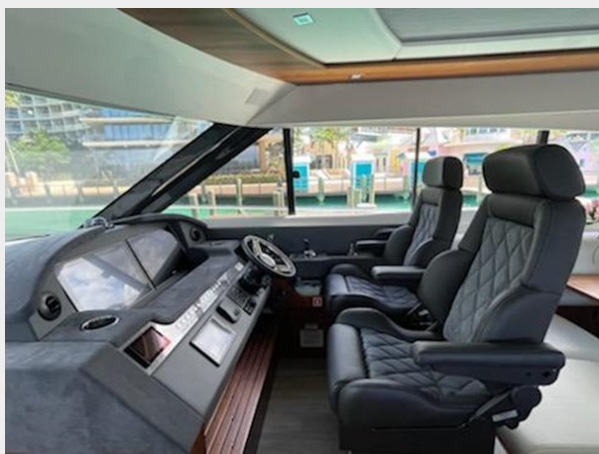

SPECIFICATIONS

Overview

WOW! BEAUTIFUL 2022 RIVIERA 6000 PLATINUM SPORT YACHT FOR IMMEDIATE DELIVERY!!! This barely used Riviera was purchased for a Bahamas vacation through the winter and spring months and is now available for the next owner. Don't miss this opportunity to own one of the most sought after yachts in its class. These boats are typically a couple years out on delivery. This owner spared no expense and ordered most everything with it.

IMG_5107

IMG_5108

IMG_5109

IMG_5111

IMG_5112

IMG_5113

IMG_5114

IMG_5115