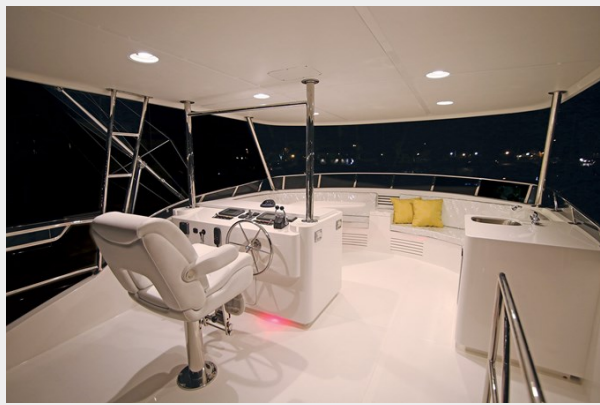

toro60-atlas-15