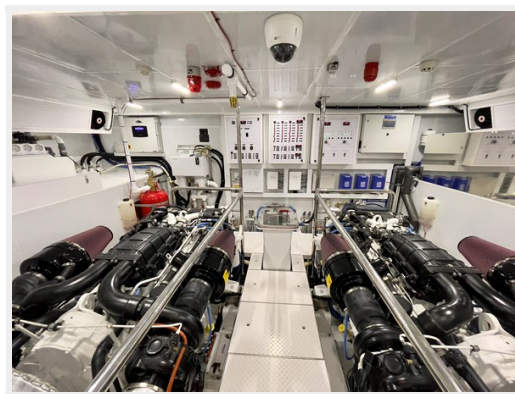

ENG RM 1 4896