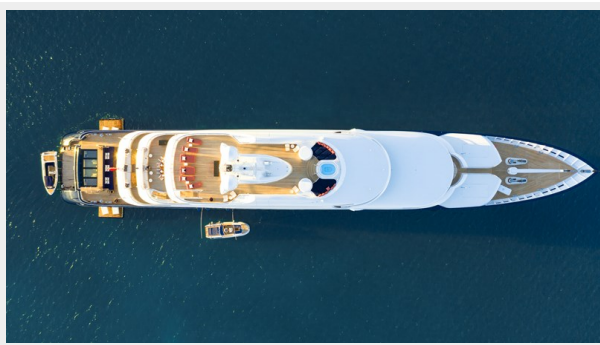

B2 Aerial Shot