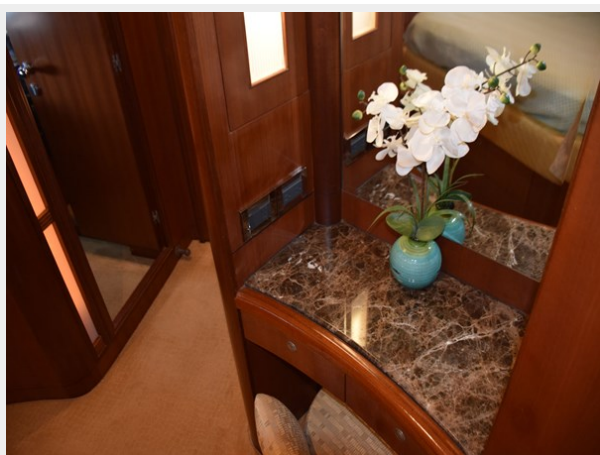

Master vanity and closet entry