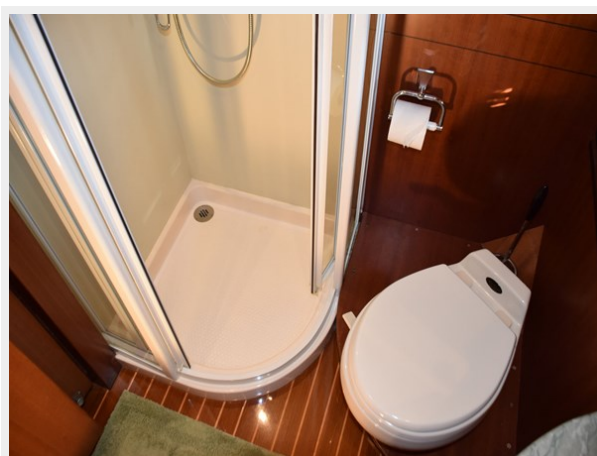

Guest Head sole