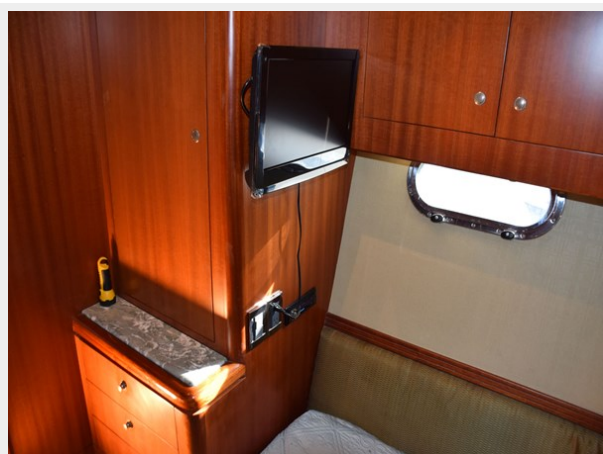

Master Stateroom TV	14
Master Stateroom aft to port, head entry and vanity	15
Master Stateroom vanity	15
Layout diagram-note portside salon settee removed for TV	15
Icemaker and A/V cabinet	15
Main Switching/breaker panel	15
Aft Deck thru open salon door	15
Hatch to Lazzarette/Engine Room	16
Engine Room	16
Starboard motor aft	16
Port motor	16
Exhaust risers	16
Starboard motor forward	16
Hour meter 1	17
Hour meter 2	17
Aft dockside	17
Starboard side hull	17
КОНТАКТЫ	18
Контактная информация	18
Телефоны	18
Время работы	18
Адрес	18

Twin guest closet and drawers

Deco design stateroom doors

VIP Guest Stateroom

VIP Stateroom

VIP Stateroom TV, closet, drawers

Guest Head

Guest shower stall

Guest Head sole