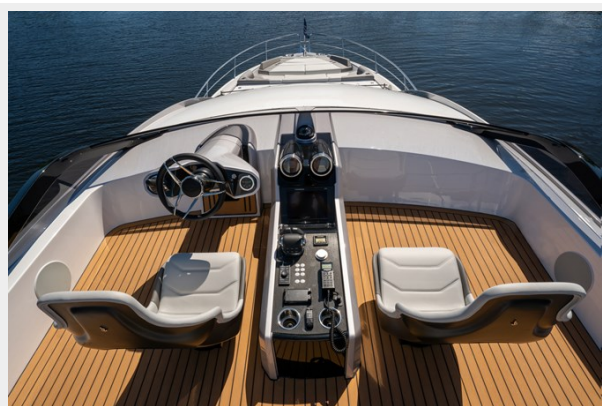

65 Sport Yacht-26