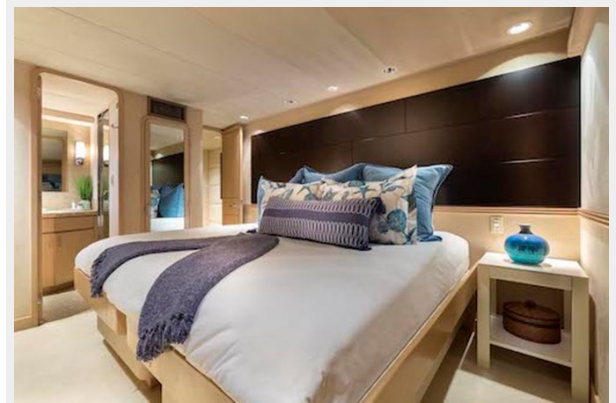

VIP Stateroom