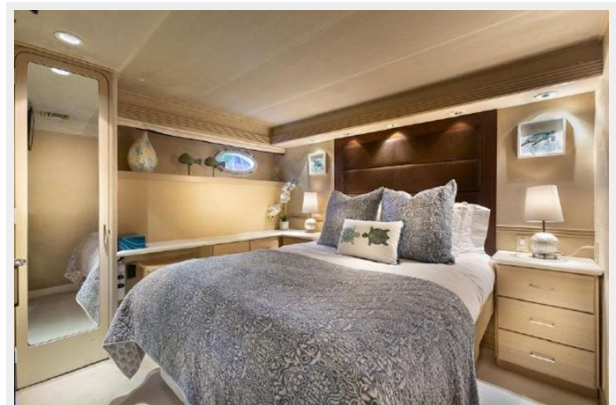

Queen Guest Stateroom