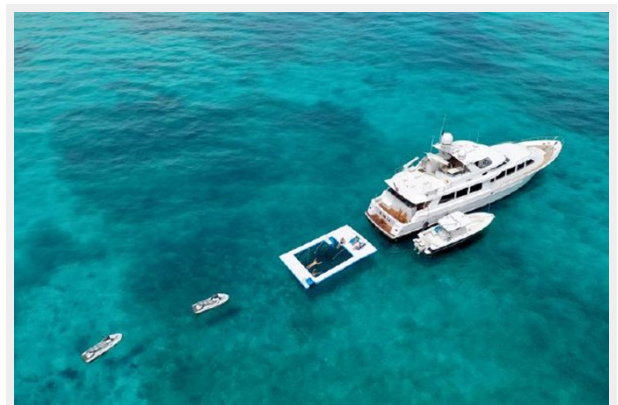

Starboard Stern Profile

Port Profile

Stern