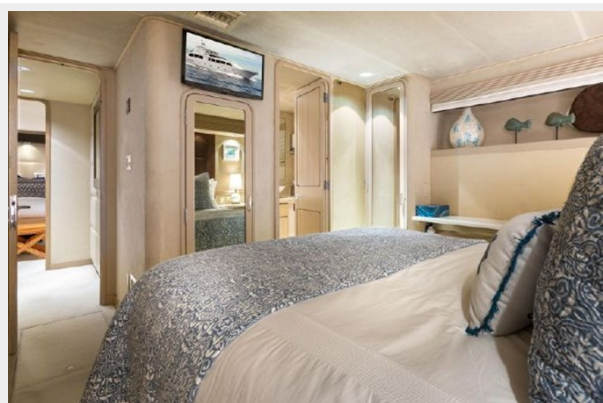

Queen Guest Stateroom