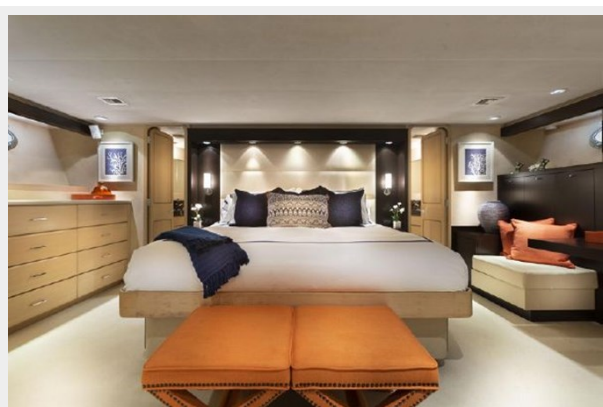

Owner Stateroom