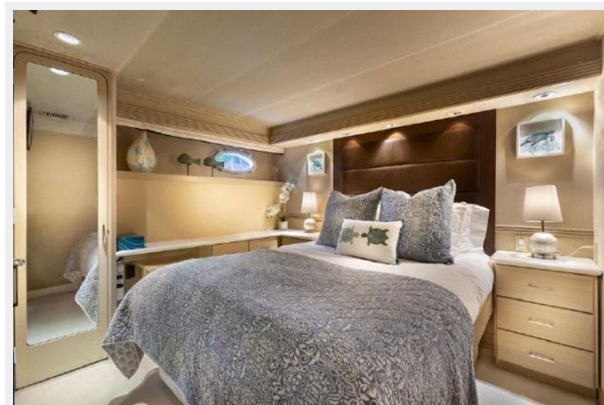

Queen Guest Stateroom