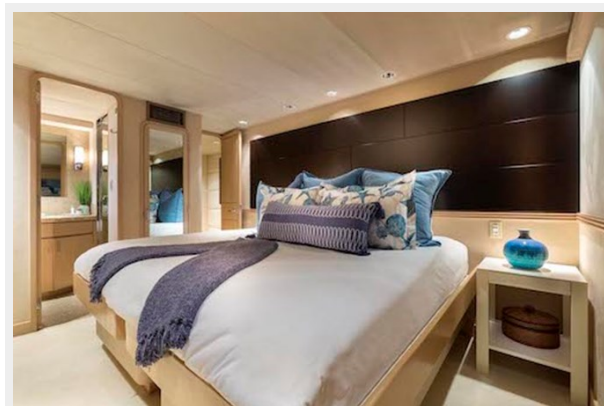

VIP Stateroom