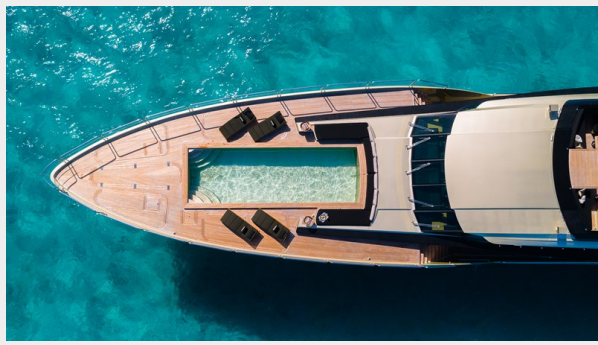

PHOTOS

Aerial Foredeck