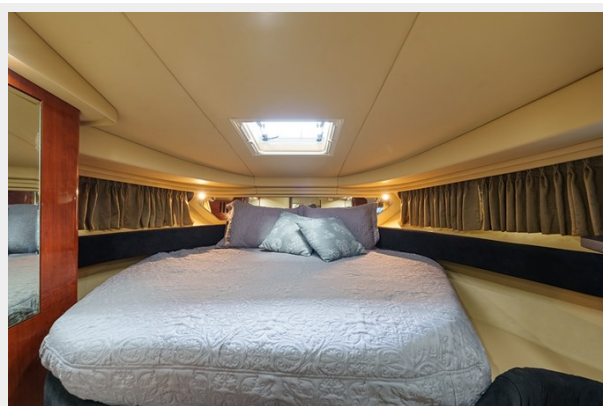

Master stateroom